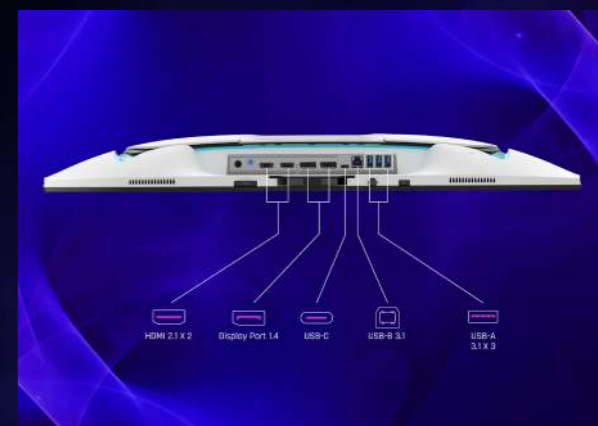

VERSATILE CONNECTIVITY

Engineered for smooth connectivity, these monitors seamlessly connect to your PC, consoles, and peripherals via extensive connectivity options, including HDMI, DisplayPort, and USB-C ports. With their intuitive interface, switching inputs from epic battles to number crunching is effortless.