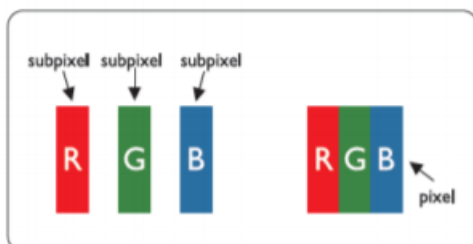

Bright Dot Defects

A bright dot defect is a group of three sub-pixels (one pixel) all of whose transistors are not working. This allows all light to pass through to the RGB layer, creating a bright white pixel that is always on. Bright dot defect can be checked on a full black pattern.

Dark Dot Defects

A dark dot defect is usually caused by a transistor in the transparent electrode layer that is stuck "on" or "Off" by different panel type. It continuously runs a charge across the liquid crystal material, so no light ever passes through the RGB layer. Dark dot defect can be checked on a full white pattern.

Partial Sub-Pixel Defects

A partial sub-pixel defect is a pixel that is always "on", usually caused by a transistor not getting any power, and therefore continuously allowing light at that point to pass through to the RGB layer. This means that any given pixel will stay red, blue, or green, and will not change when attempting to display an image. These pixels may only show up using certain applications, or they may be on all of the time.