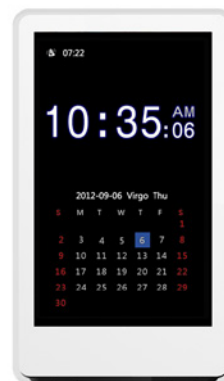

- > **Create a personalized slideshow**
Customize your photo slideshows with ease from a memory card or USB drive. Our 6" portrait digital photo frame can also design your slideshow with various display speeds custom to your personal preference.
- > **Supports SD Card**
You can easily display images stored in external storage devices through an SD card (up to 32GB).
- > **Your personal assistant**
With a built-in clock, alarm and calendar functions, the VFM670w-70E is the perfect personal assistant to organise your day-to-day tasks. Set the alarm to wake you up or use the clock and calendar to coordinate daily activities with the versatile VFM670w-70E.
- > **Stylish frame**
The VFM670w-70E comes in white with a slim bezel design that compliments any home or office environment.
- > **Light Sensor**
Auto dim display backlight under dark room lights.

For more product information, visit us at www.viewsoniceurope.com

VFM670w-70E

Digital Photo Frame > Frame Your Memories in Style

Photo with clock

Clock above photo

Photo full screen

Calendar and clock only

LCD PANEL	Display Area	6" Wide
	Optimum Resolution	480 x 800
	Brightness	200 cd / m ²
	Contrast Ratio	400:1 (Typ.)
	Viewing Angles	Vertical: 130° / 110° (Typ. / Min.) Horizontal: 140° / 120° (Typ. / Min.)
	Backlight	LED
COMPATIBILITY	Memory Card	MMC, SD, SDHC
SUPPORTED FILE	Photo	JPEG
FORMAT	Audio	MP3
MAXIMUM		
COMPATIBLE	Photo	4,000 x 4,000 Pixels
FILE SIZE		
AUDIO	Speaker	0.5W
POWER	Voltage	AC 100-240V (Universal); 50 / 60 Hz
	Consumption	<3W
OPERATING	Temperature	32°F to 104°F (0°C to 40°C)
	Humidity	Up to 80% (No Condensation)
CONDITIONS		
DIMENSION	(W x D x H)	115 (W) x 53 (D) x 173 (H) mm
WEIGHT		220g