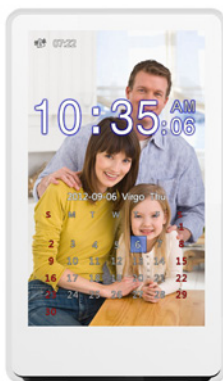

- > **Create a personalized slideshow**
Customize your photo slideshows with ease from a memory card or USB drive. Our 6" portrait digital photo frame can also design your slideshow with various display speeds custom to your personal preference.
- > **Supports SD Card**
You can easily display images stored in external storage devices through an SD card (up to 32GB).
- > **Your personal assistant**
With a built-in clock, alarm and calendar functions, the VFM670w-70E is the perfect personal assistant to organise your day-to-day tasks. Set the alarm to wake you up or use the clock and calendar to coordinate daily activities with the versatile VFM670w-70E.
- > **Stylish frame**
The VFM670w-70E comes in white with a slim bezel design that compliments any home or office environment.
- > **Light Sensor**
Auto dim display backlight under dark room lights.

For more product information, visit us at www.viewsoniceurope.com

VFM670w-70E

Digital Photo Frame > Frame Your Memories in Style

Photo with clock

Clock above photo

Photo full screen

Calendar and clock only

LCD PANEL	Display Area	6" Wide
	Optimum Resolution	480 x 800
	Brightness	200 cd / m ²
	Contrast Ratio	400:1 (Typ.)
	Viewing Angles	Vertical: 130° / 110° (Typ. / Min.) Horizontal: 140° / 120° (Typ. / Min.)
	Backlight	LED
COMPATIBILITY	Memory Card	MMC, SD, SDHC
SUPPORTED FILE	Photo	JPEG
FORMAT	Audio	MP3
MAXIMUM		
COMPATIBLE	Photo	4,000 x 4,000 Pixels
FILE SIZE		
AUDIO	Speaker	0.5W
POWER	Voltage	AC 100-240V (Universal); 50 / 60 Hz
	Consumption	<3W
OPERATING	Temperature	32°F to 104°F (0°C to 40°C)
	Humidity	Up to 80% (No Condensation)
CONDITIONS		
DIMENSION	(W x D x H)	115 (W) x 53 (D) x 173 (H) mm
WEIGHT		220g