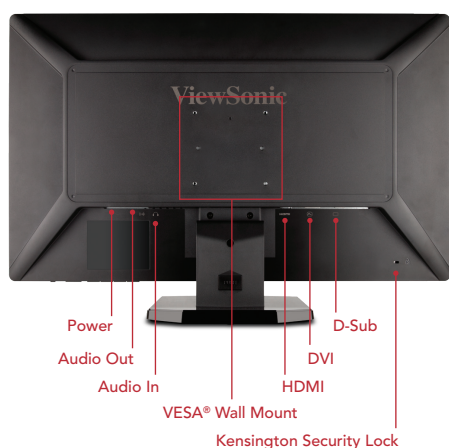

Special Features

Full HD 1080p for superlative pixel performance

Normal

Full HD 1080p

The VX2703mh-LED features a Full HD 1080p 1920 x 1080 resolution for a fantastic pixel-by-pixel image performance. You'll experience the most amazing clarity and detail whether it's for working, gaming or enjoying the latest in multimedia entertainment. A 16:9 widescreen ratio minimizes eye fatigue even after hours of viewing and is perfectly compatible with multi window viewing without toggling.

LCD PANEL	Display Area	68.6cm / 27" wide
	Optimum Resolution	1920 x 1080
	Brightness	300 cd / m ²
	Contrast Ratio	1,200:1 (typ.)
	Dynamic Contrast Ratio	20,000,000:1
	Viewing Angles	170° / 160° (typ.)
	Response Time	Tr+Tf: Typ. 3.4 ms
	Pixel Arrange	0.3114 mm x 0.3114 mm
	Panel Surface	Anti-glare type, 3H hardness
	Backlight	White-light LED
	Backlight Life	30,000 hours (min.)
INPUT	Analog	RGB analog (75 Ω, 0.7 / 1.0 Vp-p)
	Video	DVI / HDMI (TMDS, 100Ω)
	Sync	Separate Sync / Composite Sync / SOG
	Frequency	Fh = 24 ~ 83 kHz ; Fv = 50 ~ 76 Hz
	COMPATIBILITY	PC
	MAC	MAC up to 1920 x 1080
CONNECTOR	Video	Analog: D-sub x 1 Digital: DVI- D *1, HDMI 1.3 x 1
	Audio	Input: 3.5mm Mini Phone Jack Audio (Green) x 1 Output: 3.5mm Mini Phone Jack Audio (Blue) x 1
POWER	Power	Internal Power Board , 3-pin Plug (CEE22) x 1
AUDIO	Speaker	2W x 2
ERGONOMICS	Tilt	16° ~ -3°
POWER	Voltage	AC 100 - 240V (universal); 50 / 60 Hz
	Consumption	28W (Typ.) / 36W (Max.)
	ECO Mode	Optimize: 23W (Typ.) Conserve: 17W (Typ.)
OPERATING CONDITIONS	Temperature	32° F to 104° F (0° C to 40° C)
	Humidity	20% to 90% (no condensation)
DIMENSION	w/stand (W x H x D)	644 x 436 x 174mm (23.35" x 17.18" x 6.83")
	w/o stand (W x H x D)	644 x 390.9 x 55.8mm (25.35" x 15.38" x 2.19")
WEIGHT	w/stand	5.43 Kg (11.97 lbs)
	w/o stand	4.93 Kg (10.87 lbs)
VESA® Mount		100mm x 100mm