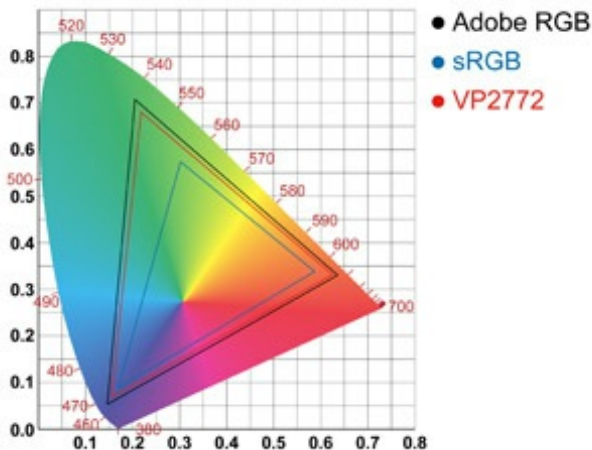

SuperClear™ IPS LEDs with extremely wide viewing angles

ViewSonic SuperClear™ IPS displays perform true colours and consistent images when viewed from the front, from the sides, from below, and from virtually any other viewing angle. No matter your perspective, you will not have any colour shifting when you change your viewing angle.

See 99% of the AdobeRGB wide colour space

ADOBERGB

Make sure all your graphic design work is displayed with the fullest colour and details during presentations, at exhibitions, in work spaces or at the office. With the capability to accurately display 99% of the rich, true colours of the Adobe RGB colour space, what you see is what you get. This means your original high-resolution images are depicted as accurately as possible – in the high-definition format in which they were saved. This feature makes this display extremely well suited to CAD/CAM drawing, graphic design work, publishing, media creation and more.