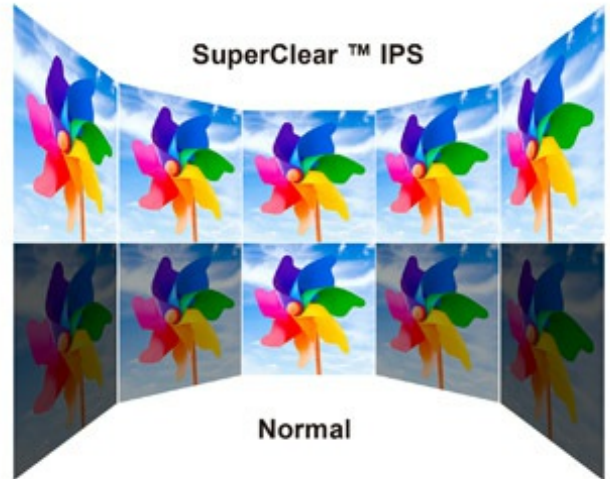

True-to-life image quality offers design professionals a better display solution

ViewSonic[®]
See the difference™ 

VP2772

ViewSonic's VP2772 is a 27" (27" viewable) ultra-high resolution display with 2560x1440 WQHD resolution and 10-bit colour. It smoothly processes, grades and renders 1.07 billion colours and grayscales with its advanced 12-bit colour engine and 14-bit LUT. Covering 99% of the Adobe RGB colour space, it meets the high colour standards of photographers, graphic designers, video editors, print departments and other design professionals. Ergonomically designed with tilt, pivot, swivel and height adjustments to create a more comfortable and efficient working environment. Delta E<3 and SuperClear™ IPS offer wide viewing angles and accurate and consistent colour performance. Equipped with dual DisplayPort inputs and one DisplayPort output, it allows one image source to be shown simultaneously on multiple daisy-chained displays without any difference in colour. Plus, HDMI, DVI inputs and 4 USB3.0 ports let users connect with multimedia and storage devices.

2560x1440 WQHD resolution brings ultra-high definition images into focus

Designed with ultra-high definition desktop publishing applications in mind, the VP2772 boasts 2560x1440 WQHD resolution for incredible true-to-life image quality that defines screen images in greater details. Perfect as an up-market monitor for image artwork and video production, the VP2772 produces pixel-perfect details, and its larger size improves the efficiency of design professionals.

SuperClear™ IPS LEDs with extremely wide viewing angles

ViewSonic SuperClear™ IPS displays perform true colours and consistent images when viewed from the front, from the sides, from below, and from virtually any other viewing angle. No matter your perspective, you will not have any colour shifting when you change your viewing angle.