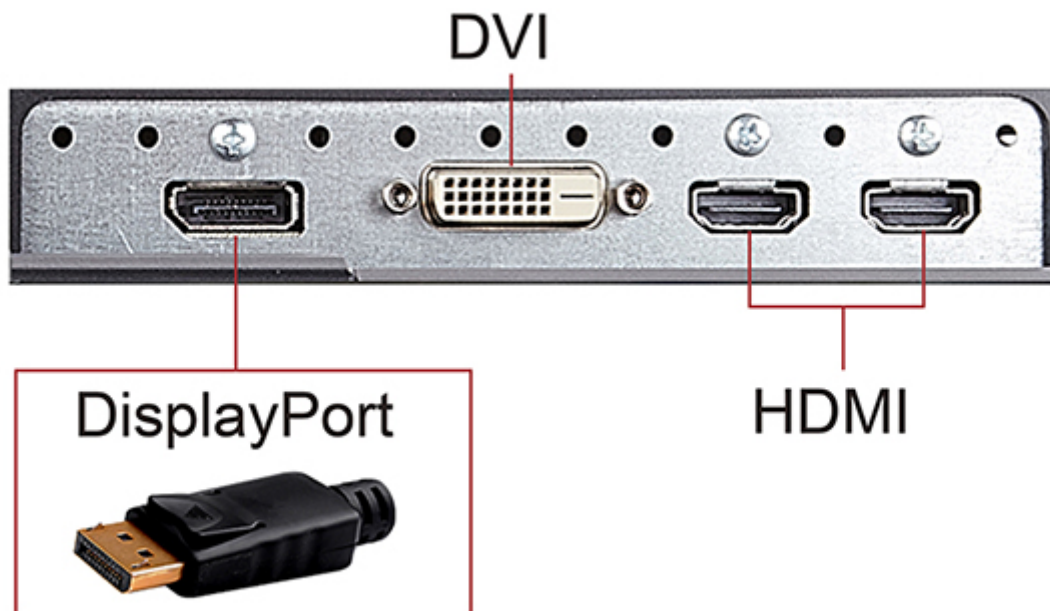

Low input lag for a seamless gaming experience

ViewSonic offers low input lag decreases signal latency and delivers the fastest display signal from the graphics card to the display, giving users an edge against the competition

Normal

Low Input Lag

Dual HDMI, DisplayPort, DVI inputs and USB hub for flexible connectivity.

Dual HDMI, DisplayPort, DVI inputs and USB ports, enable users to connect to game consoles, Blu-ray players, digital cameras, laptops, satellite boxes, and mobile devices.

Gamers can easily create the perfect setup by adjusting the monitor with a 120-degree swivel, 90-degree pivot, -5 to 20-degree tilt, and 120mm height adjustment option. With a retractable headset hook, convenient carrying grip and a clutter-free cable ring, it is adaptable for any gaming situation or gaming rig setup.

ERGONOMICS

Tilt: -5~+20 degrees
Swivel: 120 degree
Rotation: 90 degree,
Height Adjust: 120mm

SPECIAL FEATURES

Low input lag
Game mode
ViewMode
Flicker free
Blue light filter

WALL MOUNT

VESA® 100x100mm

DIMENSIONS (W x H x D) (mm)