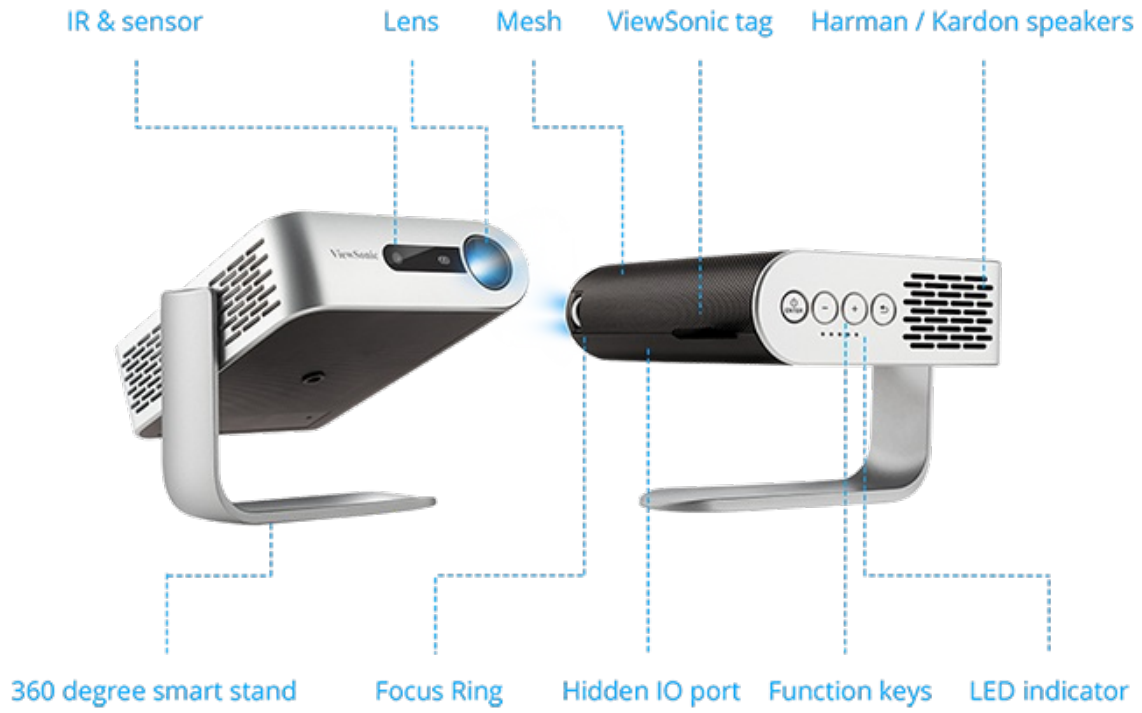

*6 hour battery life is in Battery saving mode

Eye Protection

ViewSonic has factored user safety into the M1+'s design with an Eye Protection feature that automatically cuts power to the projection beam when objects are detected too close to the lens.

Plug & Play

The M1+ has a versatile array of connectivity including HDMI and USB Type-C for connecting to your laptop, phone or tablet as well as USB and MicroSD drives. 16GB of onboard memory allows you to save your favourite content directly onto the projector itself.

Up to 30,000 Hours Lamp Life

LED technology offers up to 30,000 hours of usage – a significant upgrade when compared to traditional mercury lamp projectors.

*30,000 hours in eco mode

Green Design

Packaging for the M1+ portable projector is paper-based, biodegradable, and 99% recyclable – all the right ingredients for leaving a smaller carbon footprint.

Realistic Color

The M1+ projects images with true-to-life colour via ViewSonic SuperColor™, which produces a wide range of the same colours we are used to seeing every day.

Exterior & Rear I/O Connectors