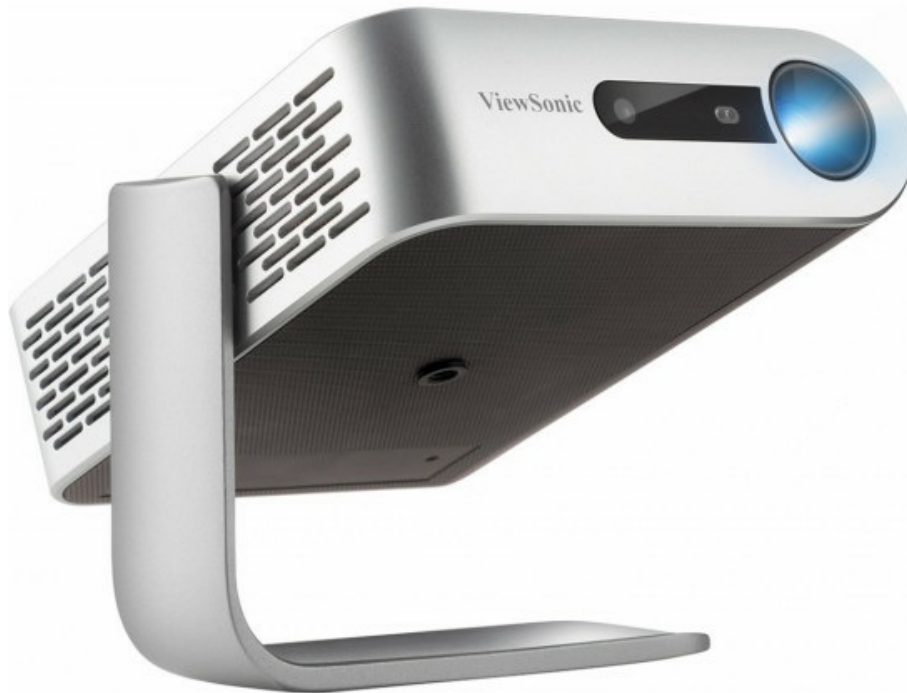

LED WiFi Bluetooth Harman Kardon Portable Projector

M1+

- Wireless screen mirroring and Wi-Fi connection to App store
- Dual integrated Harman Kardon Bluetooth speakers
- Smart Stand for 360 degree projection
- USB Type-C Connectivity
- iF Award winning design

The ViewSonic M1+ is an ultra-portable WVGA LED projector that delivers convenient entertainment in any room. With a built-in battery and over 30,000 hours of operational life, this projector will deliver years of multimedia entertainment wherever it goes. Weighing less than 1kg, the M1+'s compact and lightweight design makes it ideal for moving from room to room, or for indoor/outdoor usage. The projector's smart stand provides for simple 360-degree setup, while also doubling as a lens cover. Once the lens is uncovered, the projector automatically powers on with full brightness for instant entertainment. The lens also features a safety auto-off feature that powers down the projector when objects are detected too close to the lens. Dual Harman Kardon Bluetooth speakers provide crisp and clear sound for multimedia content, while a short throw lens can display large images in small spaces. Integrated Wi-Fi connectivity lets you stream from your favourite content providers – making the M1+ a great option for sharing and displaying videos and other multimedia content. The M1+'s versatile connectivity options include a MicroSD card slot, USB Type-A, and USB Type-C connections.

Express Yourself Anywhere You Go

M1+ Portable Cinema

iF Award Design

Metal Stand

Sturdy setup anywhere- no tripod needed.

Lens Cap

The stand also doubles as a lens cover to protect the lens from being damaged when being transported.

Power Combo

Swiveling the stand to uncover the lens powers the projector on in an instant.

Mirror the Screen from Your Phone, to the Projector

Projecting your phone screen from your projector has never been easier. Wirelessly connect the M1+ to your smart device* and enjoy big screen entertainment.