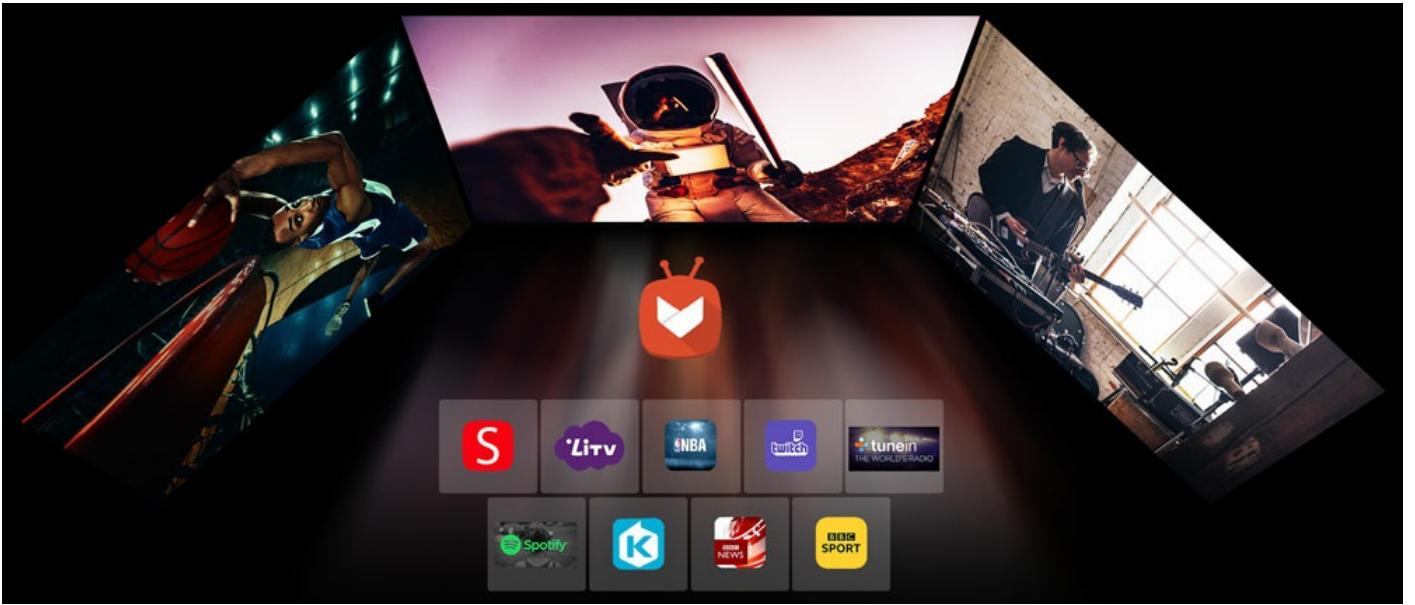

*The Apps herein are for demo purposes only and are not preinstalled in the Product. The Apps and their trademarks or logos are the properties of their respective owners, unaffiliated with ViewSonic, and not sponsors or endorsers of the Product.