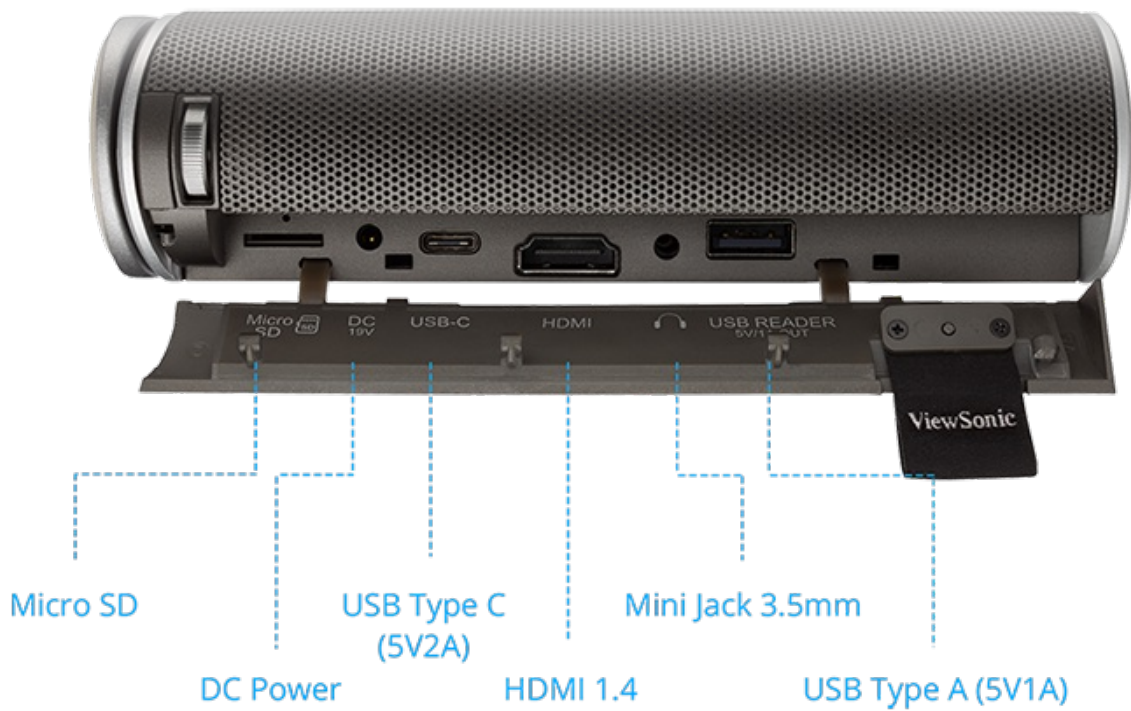

Plug & Play

The M1+ has a versatile array of connectivity including HDMI and USB Type-C for connecting to your laptop, phone or tablet as well as USB and MicroSD drives. 16GB of onboard memory allows you to save your favourite content directly onto the projector itself.

Up to 30,000 Hours Lamp Life

LED technology offers up to 30,000 hours of usage – a significant upgrade when compared to traditional mercury lamp projectors.

*30,000 hours in eco mode

Green Design

Packaging for the M1+ portable projector is paper-based, biodegradable, and 99% recyclable – all the right ingredients for leaving a smaller carbon footprint.

Realistic Color

The M1+ projects images with true-to-life colour via ViewSonic SuperColor™, which produces a wide range of the same colours we are used to seeing every day.

Exterior & Rear I/O Connectors