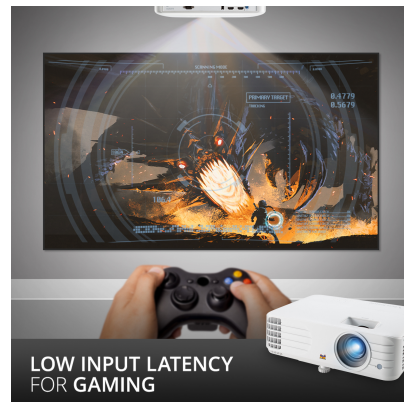

PX701HDH - 1080P HOME THEATER PROJECTOR WITH 3500 LUMENS AND POWERED USB

Key Features

- High brightness 3500 Lumens 1080p projector with advanced visual features
- 1.1x optical zoom, and vertical keystone for flexible setup
- Exclusive Color technology offers a wide color gamut for beautiful image production in nearly any environment
- A low 16ms input latency provides faster frame-by-frame action for smooth images without delay
- Supports most media players, gaming consoles, PCs, Macs, and mobile devices with inputs such as Dual HDMI, Powered USB A

30 - 300 in. / 0.76 - 7.62 m
DISPLAY

PANEL

1920 x 1200
RESOLUTION

Product Description

Ideal for both home entertainment and office use, the ViewSonic® PX701HDH delivers stunning Full HD images for versatile projection. With 3,500 ANSI lumens, this high-brightness projector delivers clear pictures even in brightly lit rooms. What's more, an energy-saving SuperEco™ feature reduces power consumption and extends the lamp life by up to 20,000 hours,* effectively reducing lamp replacement and maintenance costs. A cloud-based vColorTuner™ feature allows users to customize and save color profiles, while exclusive SuperColor™ technology offers a wide color gamut for beautiful image production in nearly any environment. Dual HDMI inputs and USB power supply delivers flexible connectivity options for gaming, movies, wireless dongles, and more.