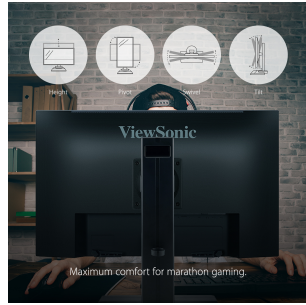

Contact Sales
[ViewSonic.com](https://www.viewsonic.com)
888.881.8781
email:
salesinfo@viewsonic.com