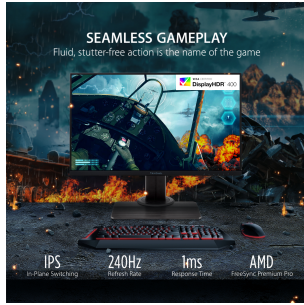

Contact Sales
[ViewSonic.com](https://www.viewsonic.com)
888.881.8781
email:
salesinfo@viewsonic.com