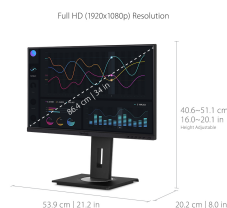

Power Supply	Internal
Cable Organization	No
Physical Controls	Key 1 (eye), Key 2, Key 3, Key 4, Key 5, Key 6 (power)
On Screen Display	Input Select, Audio Adjust, ViewMode, Color Adjust, Manual Image Adjust, Setup Menu
Temperature	32-104° F (0 - 40° C)
Humidity (non-condensing)	20-90%
VESA Compatible	100 x 100 mm
Frequency Horizontal	15 ~ 82 KHz
Frequency Vertical	50 ~ 75 Hz
Height Adjust	130 mm / 5.1 in
Swivel	120°
Pivot (Right/Left)	90° / 90°
Tilt (Forward/Back)	5° / 40°
Net (lbs)	13.9
Net Without Stand (lbs)	8.6
Gross (lbs)	20.3
Net (kg)	6.3
Net Without Stand (kg)	3.9
Gross (kg)	9.2
Packaging (in.)	23.4 x 8.3 x 15.6
Physical (in.)	21.2 x 15.99~20.15 x 8.0
Physical Without Stand (in.)	21.2 x 12.6 x 2.0
Packaging (mm)	595.0 x 210.0 x 396.0
Physical (mm)	539.0 x 406.19~511.9 x 202.0
Physical Without Stand (mm)	539.0 x 320.0 x 52.0
Regulations	cTUVus, FCC-B, ICES003, Energy Star 8.0, EPEAT Silver, CEC, MX-CoC, Mexico Energy
Package Contents	VG2456a Display, Power Cable, DisplayPort Cable, USB Type C cable, USB A/B Cable, Quick Start Guide
Recycle/Disposal	Please dispose of in accordance with local, state or federal laws.
Warranty	Three-year limited warranty on parts, labor and backlight

UPC: 766907013429

Contact Sales
ViewSonic.com
888.881.8781
email: salesinfo@viewsonic.com