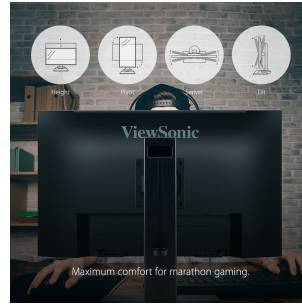

Contact Sales

ViewSonic.com

888.881.8781

email:

salesinfo@viewsonic.com