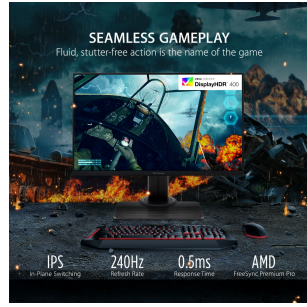

Contact Sales

ViewSonic.com

888.881.8781

email:

salesinfo@viewsonic.com