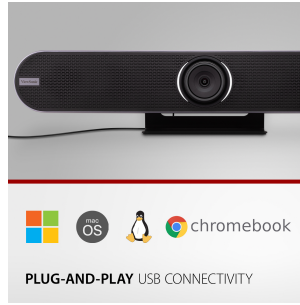

Contact Sales

[ViewSonic.com](https://www.viewsonic.com)

888.881.8781

email:

salesinfo@viewsonic.com