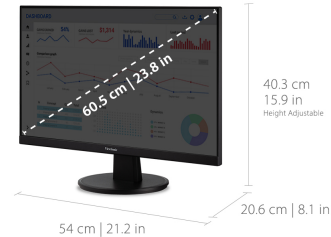

24
DISPLAY

MVA
PANEL

1920x1080@100Hz
RESOLUTION

Full HD (1920x1080p) Resolution

Product Description

With flexible connectivity, wide-angle viewing, and amazing screen performance, the ViewSonic® VA2447-MH delivers solid multimedia features and a sleek design at a great value. Featuring frameless MVA panel technology, the VA2447-MH delivers stunning brightness and contrast at nearly any viewing angle. A minimalistic design, edge-to-edge screen, and frameless bezel make this an ideal monitor for nearly seamless multi-screen setups. Whether for working at the office, or enjoying entertainment at home, the VA2447-MH features an HDMI port and an included HDMI cable for flexible connectivity to PCs, laptops and gaming consoles. A three-year limited warranty, along with one of the industry's best pixel performance policies, makes the VA2447-MH a great overall value choice.

Specifications

UPC	766907010947
Screen Size	24
Viewable Area (in.)	23.8
Panel Type	MVA
Display Resolution	1920 x 1080
Display Resolution	Full HD (1920x1080)
Static Contrast Ratio	3,000:1
Dynamic Contrast Ratio	50,000,000:1
Light Source	LED
Brightness	250 cd/m2
Colors	16.7M
Aspect Ratio	16:9
Response Time (Typical GTG)	5ms
Backlight Life (Hours)	30,000
Panel Surface	Anti-glare
PC Resolution (max)	1920x1080@100Hz
Mac® Resolution (max)	1920x1080@100Hz
3.5mm Audio In	1
3.5mm Audio Out	1
VGA	1
HDMI 1.4 In	1
Internal Speakers	2W (x2)
Eco Mode (Conserve)	15W
Eco Mode (optimized)	18W
Consumption (typical)	23W
Consumption (max)	27W
Voltage	100-240 VAC, 50-60Hz
Stand-by	0.3W
Power Supply	Internal
Cable Organization	No
Kensington Lock Slot	1
Physical Controls	Key 1 (favorite), Key 2, Key 3, Key 4, Key 5 (power)
On Screen Display	Input Select, Audio Adjust, ViewMode, Color Adjust, Manual Image Adjust, Setup Menu
Temperature	32-104° F (0 - 40° C)
Humidity (non-condensing)	20-90%
VESA Compatible	100 x 100 mm