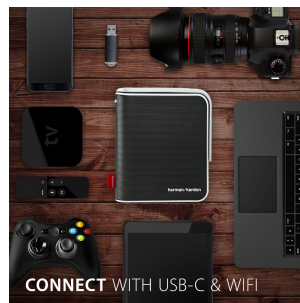

Voltage	Power adaptor: Input: 100~240V Output: 19VDC / 3.42A Battery: 12000mAh(4000mAh 3.7Vx3) (2.5hrs@Normal, 3hrs@Eco)
Consumption (typical)	35W
Stand-by	<0.5W
Physical Controls	Power, keystone/arrow keys, left/blank, menu/exit, right/panel key lock, mode/enter, auto, source
On Screen Display	Display, Image, Power Management, Basic, Advanced, System, Information (See user guide for full OSD functionality)
Temperature	32-104° F (0 - 40° C)
Humidity (non-condensing)	0-90%
Net (lbs)	1.5
Gross (lbs)	3.7
Net (kg)	0.7
Gross (kg)	1.7
Packaging (in.)	8.6 x 7.5 x 4.7
Physical (in.)	5.9 x 5.0 x 1.6
Packaging (mm)	219.0 x 190.0 x 119.0
Physical (mm)	151.0 x 126.0 x 40.0
Regulations	FCC, cTUVus, ROHS
Package Contents	M1+2 Projector, Power Cable, Remote Control, USB-C Cable, Quick Start Guide
Warranty	Three-year limited warranty on parts and labor
Recycle/Disposal	Please dispose of in accordance with local, state or federal laws.
Portability	Portable, Mobile

UPC: 766907982312

Contact Sales
ViewSonic.com
888.881.8781
email:
salesinfo@viewsonic.com