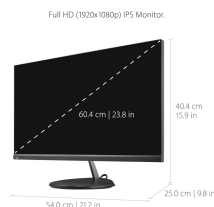

Power Supply	External
Cable Organization	No
Kensington Lock Slot	1
Physical Controls	Key 1 (favorite), Key 2, Key 3, Key 4, Key 5, Key 6 (power)
On Screen Display	Input Select, Audio Adjust, ViewMode, Color Adjust, Manual Image Adjust, Setup Menu
Temperature	32-104° F (0 - 40° C)
Humidity (non-condensing)	20-90%
VESA Compatible	100 x 100 mm
Frequency Horizontal	HDMI (v1.4): 16 ~ 84 KHz, USB Type C: 84 ~ 84 KHz
Frequency Vertical	HDMI (v1.4): 48 ~ 76 KHz, USB Type C: 48 ~ 76 KHz
Digital Sync	TMDS for HDMI (v1.4). Micro-Packet for USB Type C.
Swivel	30°
Tilt (Forward/Back)	5° / 20°
Net (lbs)	9.3
Net Without Stand (lbs)	5.9
Gross (lbs)	12.8
Net (kg)	4.2
Net Without Stand (kg)	2.7
Gross (kg)	5.8
Packaging (in.)	24.6 x 16.1 x 4.9
Physical (in.)	21.2 x 15.9 x 9.8
Physical Without Stand (in.)	21.2 x 12.7 x 2.0
Packaging (mm)	624.0 x 410.0 x 125.0
Physical (mm)	540.0 x 404.0 x 250.0
Physical Without Stand (mm)	540.0 x 322.0 x 50.0
Regulations	cTUVus, FCC-B, ICES003, Energy Star, EPEAT, CEC, NRCan, MX-CoC, Mexico Energy
Package Contents	VX2485-mhu Monitor, AC/DC Power Adapter, USB-C Cable, HDMI Cable, Quick Start Guide
Recycle/Disposal	Please dispose of in accordance with local, state or federal laws.
Warranty	Three-year limited warranty on parts, labor and backlight

UPC: 766907003949

Contact Sales
ViewSonic.com
888.881.8781
email: salesinfo@viewsonic.com