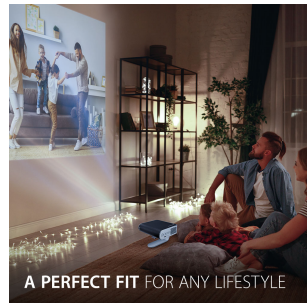

Gross (kg)	1.7
Packaging (in.)	16.0 x 9.2 x 15.0
Physical (in.)	5.7 x 1.6 x 5.0
Packaging (mm)	406.0 x 233.0 x 380.0
Physical (mm)	146.0 x 40.0 x 126.0
Regulations	FCC, cTUVus, ROHS, TUV-S, NOM, UL2054
Package Contents	M1+ projector, power cable, USB-C cable, remote control, Quick Start Guide
Warranty	Three-year limited warranty on parts and labor, 1st year free Express Exchange® service. (One year Express Exchange Service requires product registration).
Recycle/Disposal	Please dispose of in accordance with local, state or federal laws.
Portability	Portable, Mobile

UPC: 766907982312

Contact Sales
ViewSonic.com
888.881.8781
email:
salesinfo@viewsonic.com