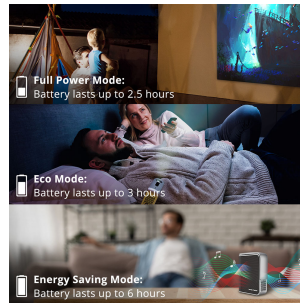

Gross (kg)	1.7
Packaging (in.)	16.0 x 9.2 x 15.0
Physical (in.)	5.7 x 1.6 x 5.0
Packaging (mm)	406.0 x 233.0 x 380.0
Physical (mm)	146.0 x 40.0 x 126.0
Regulations	FCC, cTUVus, ROHS, TUV-S, NOM, UL2054
Package Contents	M1+ projector, power cable, USB-C cable, remote control, Quick Start Guide
Warranty	Three-year limited warranty on parts and labor, 1st year free Express Exchange® service. (One year Express Exchange Service requires product registration).
Recycle/Disposal	Please dispose of in accordance with local, state or federal laws.
Portability	Portable, Mobile

UPC: 766907982312

Contact Sales
ViewSonic.com
888.881.8781
email:
salesinfo@viewsonic.com