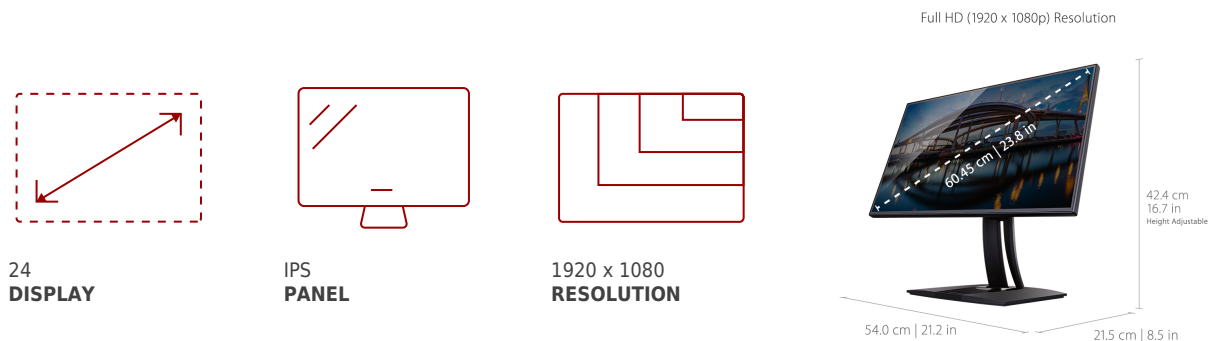

VP2458 - 24" COLORPRO™ 1080P IPS MONITOR WITH SRGB AND ERGONOMICS

Key Features

- 24 Inch Full HD (1920x1080p) IPS monitor with thin bezels and 60Hz refresh rate
- Advanced ergonomics (tilt, swivel, pivot and height) for all-day comfort
- Flicker-Free technology and Blue Light Filter for reduced eye fatigue
- This monitor has been certified as capable of reproducing Pantone Matching System colors
- Hardware calibration ensures that the color displayed perfectly matches the original file (calibration sold separately)
- The VP2458 supports laptops, PCs, Macs and more with USB, HDMI and DisplayPort inputs

Product Description

The ViewSonic® VP2458 is a professional-grade 24" (23.8" viewable) Full HD monitor designed for enterprise professionals. 100% sRGB color coverage and Delta E @ IPS panel technology offers wide-angle viewing and incredibly vivid colors, and a 4-sided frameless design provides a seamless viewing experience for multi-monitor setups. What's more, with advanced ergonomic tilt, swivel, pivot, and height adjust features, this monitor provides a comfortable viewing experience and vivid images no matter your vantage point. Extensive connectivity options include VGA, HDMI, and DisplayPort so that you can connect to a variety of HD and analog devices - today and tomorrow. In addition, Flicker-Free technology and a Blue Light Filter help to minimize eyestrain from extended viewing periods.