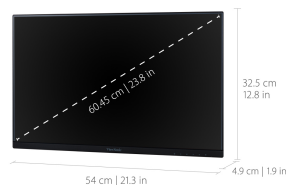

Power Supply	Internal
Cable Organization	No
Kensington Lock Slot	1
Physical Controls	Key Buttons 1, 2, 3, 4, 5, 6 (Power)
On Screen Display	Auto Image Adjust, Contrast/Brightness, Input Select, Audio Adjust, Color Adjust, Information, Manual Image Adjust, Advanced Image Adjust, Setup Menu, Memory Recall (See user guide for complete OSD functionality)
Temperature	32-104° F (0 - 40° C)
Humidity (non-condensing)	20-90%
VESA Compatible	100 x 100 mm
Frequency Horizontal	HDMI: 15 ~ 83KHz, DisplayPort: 24 ~ 83KHz
Frequency Vertical	HDMI: 50 ~ 75Hz, DisplayPort: 50 ~ 75Hz
Digital Sync	TMDS for HDMI, PCI-E for DisplayPort
Net (lbs)	15.4
Gross (lbs)	22.7
Net (kg)	7.0
Gross (kg)	10.3
Packaging (in.)	24.1 x 16.3 x 7.8
Physical (in.)	21.3 x 12.8 x 1.9
Packaging (mm)	611.0 x 414.0 x 199.0
Physical (mm)	539.8 x 324.6 x 49.3
Regulations	cULus, FCC-B, ICES003, Energy Star 8.0, EPEAT, Mexico Energy, MX-CoC
Package Contents	2X LCD Displays, 2x Power Cable, 1x HDMI Cable, 1 x Display Port Cable, 2x Audio Cable, 2x Quick Start Guide
Recycle/Disposal	Please dispose of in accordance with local, state or federal laws.
Warranty	Three-year limited warranty on parts, labor and backlight

UPC: 766907994551

Contact Sales
ViewSonic.com

888.881.8781
email:
salesinfo@viewsonic.com