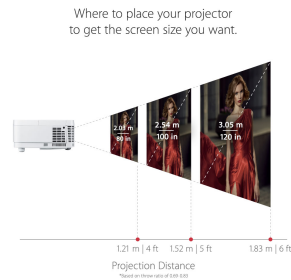

Gross (lbs)	8.4
Net (kg)	2.7
Gross (kg)	3.8
Packaging (in.)	14.4 x 7.4 x 11.8
Physical (in.)	11.5 x 4.5 x 8.7
Packaging (mm)	365.0 188.0 x 300.0
Physical (mm)	293.0 x 115.0 x 220.0
Regulations	FCC, cTUVus, ROHS
Package Contents	PX706HD projector, power cable, USB Type C cable, remote control, Quick Start Guide
Warranty	Three-year limited warranty on parts and labor, 1-year limited warranty on lamp, 1st year free Express Exchange® service. (One year Express Exchange Service requires product registration).
Recycle/Disposal	Please dispose of in accordance with local, state or federal laws.

UPC: 766907958911

Contact Sales
ViewSonic.com
888.881.8781
email: salesinfo@viewsonic.com