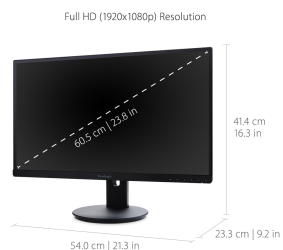

On Screen Display	Auto Image Adjust, Contrast/Brightness, Input Select, Audio Adjust, Color Adjust, Information, Manual Image Adjust, Advanced Image Adjust, Setup Menu, Memory Recall (See user guide for complete OSD functionality)
Temperature	32-104° F (0 - 40° C)
Humidity (non-condensing)	20-90%
VESA Compatible	100 x 100 mm
Analog Sync	Separate Sync / Composite Sync / Sync on Green
Digital Sync	TMDS, PCI-E
Height Adjust	130 mm / 5.1 in
Swivel	360°
Pivot (Right/Left)	90° / 0°
Tilt (Forward/Back)	5° / 20°
Net (lbs)	11.4
Net Without Stand (lbs)	6.9
Gross (lbs)	15.1
Net (kg)	5.2
Net Without Stand (kg)	3.2
Gross (kg)	6.9
Packaging (in.)	27.1 x 16.3 x 7.6
Physical (in.)	21.3 x 16.3 x 9.2
Physical Without Stand (in.)	21.3 x 12.8 x 2.0
Packaging (mm)	688 x 415 x 193
Physical (mm)	540.0 x 413.7 x 233.3
Physical Without Stand (mm)	540.0 x 324.0 x 50.0
Regulations	cULus, FCC-B, ICES003, Energy Star Certified, EPEAT Certified, MX-CoC, Mexico Energy
Package Contents	VG2453 Display, Power Cable, Mini DP to DP Cable, USB 3.0 Upstream Cable, Quick Start Guide, ViewSonic Wizard CD-ROM
Recycle/Disposal	Please dispose of in accordance with local, state or federal laws.

UPC: 766907856811

Contact Sales
ViewSonic.com
888.881.8781
email:
salesinfo@viewsonic.com