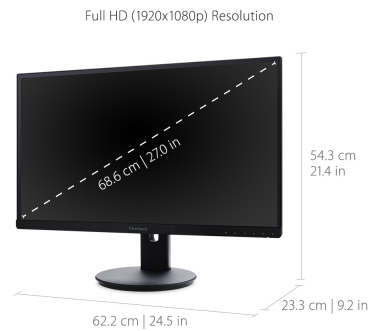

### Key Features

---

- SuperClear IPS Panel Technology
- Seamless Viewing Experience
- Versatile Connectivity
- Ergonomic Design
- Full HD 1080p Resolution

27  
DISPLAY

IPS  
PANEL

1920 x 1080  
RESOLUTION

### Specifications

---

<b>UPC</b>	766907857016
<b>Screen Size</b>	27
<b>Viewable Area (in.)</b>	27
<b>Panel Type</b>	IPS
<b>Display Resolution</b>	1920 x 1080
<b>Static Contrast Ratio</b>	1,000:1
<b>Dynamic Contrast Ratio</b>	20M:1
<b>Light Source</b>	LED
<b>Brightness</b>	250 cd/m2
<b>Colors</b>	16.7M
<b>Color Space Support</b>	6-bit+A-FRC
<b>Aspect Ratio</b>	16:9
<b>Response Time (Typical GTG)</b>	14ms
<b>Response Time (GTG w/OD)</b>	7ms
<b>Viewing Angles</b>	178° horizontal, 178° vertical
<b>Backlight Life (Hours)</b>	30,000
<b>Panel Surface</b>	Anti-glare, hard-coating (3H)
<b>PC Resolution (max)</b>	1920 x 1080
<b>USB Type A</b>	2
<b>USB Type B</b>	1
<b>3.5mm Audio In</b>	1
<b>3.5mm Audio Out</b>	1
<b>VGA</b>	1
<b>HDMI 1.4 In</b>	1
<b>DisplayPort</b>	1
<b>Mini DisplayPort</b>	1
<b>Internal Speakers</b>	2W (x2)
<b>Eco Mode (Conserve)</b>	19
<b>Eco Mode (optimized)</b>	24
<b>Consumption (typical)</b>	27
<b>Consumption (max)</b>	45
<b>Voltage</b>	AC 100-240V (universal), 50-60Hz
<b>Stand-by</b>	0.5W
<b>Cable Organization</b>	No
<b>Kensington Lock Slot</b>	1
<b>Physical Controls</b>	1,2, Up, Down, Power