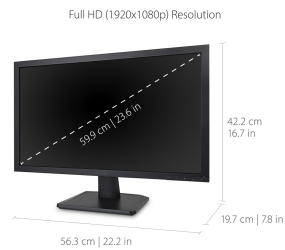

Frequency Horizontal	24~82kHz
Frequency Vertical	50~75Hz
Analog Sync	Separate Sync
Net (lbs)	8.6
Net Without Stand (lbs)	7.8
Gross (lbs)	11.1
Net (kg)	3.9
Net Without Stand (kg)	3.5
Gross (kg)	5
Packaging (in.)	24.3 x 16.1 x 4.9
Physical (in.)	22.2 x 16.6 x 7.8
Physical Without Stand (in.)	22.2 x 13.2 x 4.9
Packaging (mm)	616.0 x 409.0 x 124.0
Physical (mm)	563.0 x 421.7 x 196.8
Physical Without Stand (mm)	563.0 x 335.0 x 49.5
Regulations	cTUVus, FCC-B, ICES003, UL-MX-CoC, Mexico Energy, Reach, WEEE
Package Contents	VA2452Sm monitor, Power cable, DisplayPort cable, Quick Start Guide
Recycle/Disposal	Please dispose of in accordance with local, state or federal laws.
Warranty	Three-year limited warranty on parts, labor and backlight

UPC: 766907810622

Contact Sales
ViewSonic.com
888.881.8781
email:
salesinfo@viewsonic.com