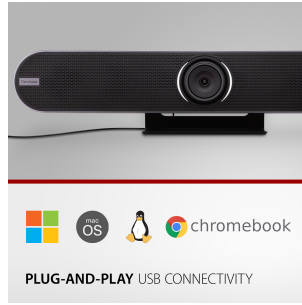

Contact Sales

[ViewSonic.com](https://www.viewsonic.com)

888.881.8781

email:

salesinfo@viewsonic.com