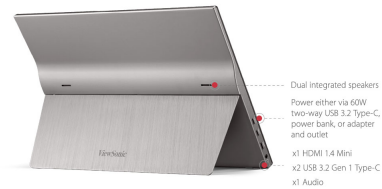

TD1655 - 15.6" PORTABLE 1080P IPS TOUCH MONITOR WITH 60W USB C AND MINI-HDMI

Key Features

- Ultra-Portable Design
- Advanced Touch Capabilities and Screen Performance
- 2-Way Power with USB Type-C
- Full-HD 1080p resolution
- Frameless Design
- Built-in stand

15.6
DISPLAY

IPS
PANEL

1920 X 1080
RESOLUTION

**FUTURE-PROOF INPUTS FOR
FLEXIBLE CONNECTIVITY OPTIONS**

Product Description

The ViewSonic® TD1655 is a portable 15.6" touch display designed for productivity on the go. Built for business travelers, remote workers, and digital nomads, the TD1655 can serve as a complementary touchscreen to a laptop or tablet for boosted productivity. With an anti-glare screen and Full HD 1080p resolution, this touch display delivers a crystal-clear viewing experience so users can see more and do more for a more efficient workflow. In addition, with a 10-point projective capacitive touchscreen and included stylus pen, the TD1655 delivers a smooth and natural writing experience and streamlined navigation with every tap, pinch, and swipe. A USB Type-C port enables quick and easy transmission of video, and audio. A second USB Type-C port also delivers up to 60W of two-way power: a connected laptop can power the TD1655, OR the TD1655 can power a connected laptop via a USB-C power bank or AC adapter and outlet. Measuring less than an inch thick and weighing only two pounds, the ultra-slim TD1655 perfectly fits into any bag, briefcase, or backpack so you can work wherever life takes you.