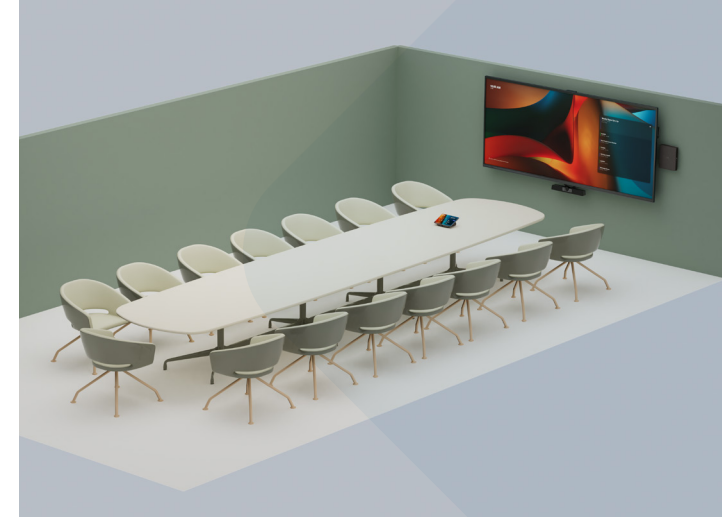

Secure Collaboration

ViewBoard IFPG1 Interactive Displays

Without an integrated operating system, ViewBoard® IFPG1 interactive displays as a secure communications solution that enhances security standards while reducing cyber vulnerabilities and potential attack vectors.

Available in sizes ranging from 55" – 86", ViewBoard IFPG1 interactive displays are a flexible, future-proof presentation solution designed to help enterprise organizations enjoy streamlined collaboration for years to come. Plus, any of these displays can be easily combined with our Microsoft Teams Rooms bundled solutions.

Easy Content Sharing

CDE30 Series Digital Displays

For organizations in need of the same plug-and-play capabilities of our IFPG1 series, but do not require interactive touch capabilities, our CDE30 series of digital displays are what you need.

With 4K resolution, high brightness and 25% high haze anti-glare glass treatment, these displays deliver bright, clear and sharp images in any indoor environment. Plus, 24/7 operation and a durable design delivers peace of mind for long-term usage in any enterprise environment.

We've got a CDE30 for every meeting room. From 43-inch models ideal for huddle spaces and to 98-inch screens that command any large boardroom, any of our CDE30 displays can be combined with our Microsoft Teams Rooms bundled solutions and provide a perfect fit for your team.

Immersive Presentations on a Colossal 21:9 Screen

ViewBoard 105S Interactive Display

With a huge 105" touchscreen and 21:9 aspect ratio, the ViewSonic® ViewBoard® IFP105S interactive display delivers a nearly infinite canvas optimized for team communication and productivity in larger conference rooms.