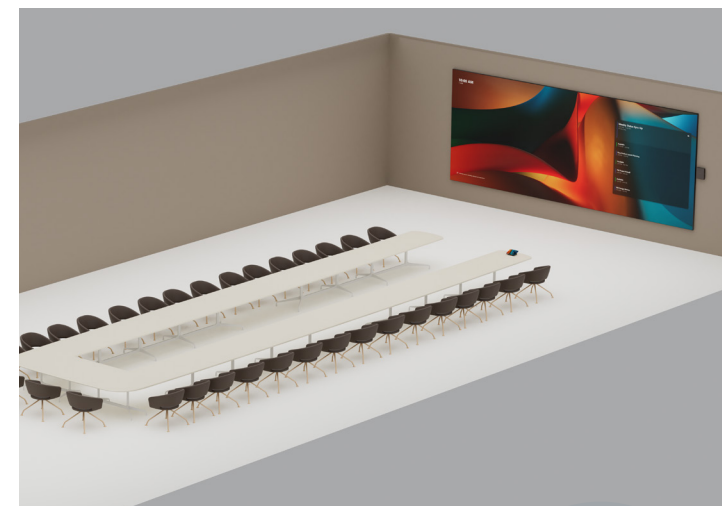

Secure Collaboration

ViewBoard IFPG1 Interactive Displays

Without an integrated operating system, ViewBoard® IFPG1 interactive displays as a secure communications solution that enhances security standards while reducing cyber vulnerabilities and potential attack vectors.

Available in sizes ranging from 55" – 86", ViewBoard IFPG1 interactive displays are a flexible, future-proof presentation solution designed to help enterprise organizations enjoy streamlined collaboration for years to come. Plus, any of these displays can be easily combined with our Microsoft Teams Rooms bundled solutions.

Easy Content Sharing

CDE30 Series Digital Displays

For organizations in need of the same plug-and-play capabilities of our IFPG1 series, but do not require interactive touch capabilities, our CDE30 series of digital displays are what you need.

With 4K resolution, high brightness and 25% high haze anti-glare glass treatment, these displays deliver bright, clear and sharp images in any indoor environment. Plus, 24/7 operation and a durable design delivers peace of mind for long-term usage in any enterprise environment.

We've got a CDE30 for every meeting room. From 43-inch models ideal for huddle spaces and to 98-inch screens that command any large boardroom, any of our CDE30 displays can be combined with our Microsoft Teams Rooms bundled solutions and provide a perfect fit for your team.

Immersive Presentations on a Colossal 21:9 Screen

ViewBoard 105S Interactive Display

With a huge 105" touchscreen and 21:9 aspect ratio, the ViewSonic® ViewBoard® IFP105S interactive display delivers a nearly infinite canvas optimized for team communication and productivity in larger conference rooms.