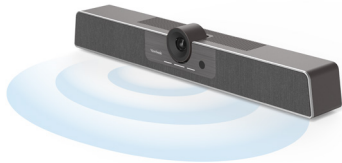

4K Video Bar System (UMB202)

- Ultra HD 4K camera sensor for advanced image processing
- Intelligent auto-framing and Direction-Of-Arrival (DOA) voice tracking technology
- 6-mic array beamforming soundbar with 11W speaker

ViewSonic® TeamJoin TRS10 for Microsoft Teams Rooms

For those in need of a basic Microsoft Teams Rooms experience, the TeamJoin TRS10 solution is an even more budget-friendly alternative. It includes a Computing Engine (MPC310-W31-TU) and Touch Console (MRC1010-TN), but it DOES NOT include a 4K video bar system.

Depending on your needs, we offer two separate bundled solutions:

INCLUDED ITEMS	TeamJoin TRS10	TeamJoin TRS10-UB
Computing Engine	✓	✓
Touch Console	✓	✓
4K Video Bar System		✓

What's more, you can combine the above solutions with any ViewSonic® ViewBoard® interactive display, commercial display or projector. With a variety of screen sizes to choose from, you can build your ideal Microsoft Teams Rooms meeting space—no matter the size.

To view a complete list of which ViewSonic displays can be combined with our solutions, scan the QR code.