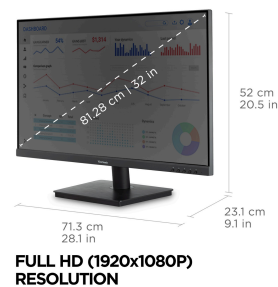

Physical Controls	Key 1 (favorite), Key 2, Key 3, Key 4, Key 5 (power)
On Screen Display	Input Select, Audio Adjust, ViewMode, Color Adjust, Manual Image Adjust, Setup Menu
Temperature	32-104° F (0 - 40° C)
Humidity (non-condensing)	20-90%
VESA Compatible	100 x 100 mm
Frequency Horizontal	24 ~ 86 KHz
Frequency Vertical	48 ~ 75 Hz
Tilt (Forward/Back)	5° / 20°
Net (lbs)	16.1
Net Without Stand (lbs)	13.4
Gross (lbs)	20.3
Net (kg)	7.3
Net Without Stand (kg)	6.1
Gross (kg)	9.2
Packaging (in.)	30.3 " (W) x 20.1 " (H) x 4.9 " (D)
Physical (in.)	28.1 " (W) x 20.5 " (H) x 9.1 " (D)
Physical Without Stand (in.)	28.1 " (W) x 16.8 " (H) x 2.3 " (D)
Packaging (mm)	770 mm (W) x 510 mm (H) x 125 mm (D)
Physical (mm)	714 mm (W) x 520 mm (H) x 231 mm (D)
Physical Without Stand (mm)	714 mm (W) x 428 mm (H) x 59 mm (D)
Regulations	cTUVus, FCC-B, ICES003, CEC
Package Contents	LCD Display, Power Cable, HDMI to HDMI Cable, Quick Start Guide
Recycle/Disposal	Please dispose of in accordance with local, state or federal laws.
Warranty	Three-year limited warranty on parts, labor and backlight

UPC: 766907022810

Contact Sales
ViewSonic.com
888.881.8781
email:
salesinfo@viewsonic.com