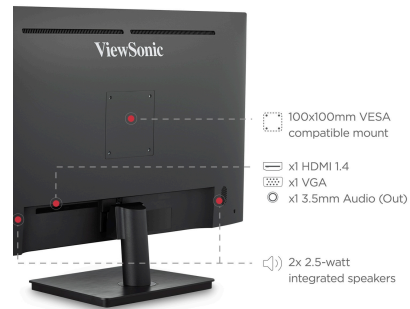

VA3209M - 32" 1080P IPS 75HZ MONITOR WITH HDMI, VGA

Key Features

- 32 Inch Full HD (1920x1080p) IPS monitor with thin bezels and 75Hz refresh rate
- Flicker-Free technology and Blue Light Filter for reduced eye fatigue
- Variable Refresh Rate enables smooth frame rates to aid you in battle
- Optimized view settings offer "Game," "Movie," "Web," "Text," and "Mono" presets
- The VA3209M supports laptops, PCs, Macs and more with HDMI and VGA inputs

32
DISPLAY

IPS
PANEL

1920 x 1080
RESOLUTION

**FUTURE-PROOF
CONNECTIVITY OPTIONS**

Product Description

Get the bigger picture with the ViewSonic® VA3209m home office monitor.

Featuring an expansive 32" (31.5" viewable) display with SuperClear® IPS panel technology, this immersive monitor delivers stunning brightness and contrast at almost any viewing angle.

With a minimalist edge-to-edge screen and a three-sided frameless bezel, creating a seamless multi-monitor setup has never been easier.

Connect laptops, PCs, gaming consoles and other multimedia devices to this 32" monitor via HDMI or VGA.

Specifications

	More Information
UPC	766907022810
Screen Size	32
Viewable Area (in.)	31.5
Panel Type	IPS
Display Resolution	1920 x 1080
Display Resolution	Full HD (1920x1080)
Static Contrast Ratio	1,200:1
Dynamic Contrast Ratio	50,000,000:1
Light Source	LED
Brightness	250 cd/m2
Colors	16.7M
Color Space Support	8 bit true
Aspect Ratio	16:9
Response Time (Typical GTG)	4ms
Viewing Angles	178° horizontal, 178° vertical
Backlight Life (Hours)	30,000
Panel Surface	Anti-Glare (Semi-Glossy) type, Hardness 2H
Refresh Rate	75Hz
PC Resolution (max)	1920 x 1080
Mac® Resolution (max)	1920 x 1080
3.5mm Audio Out	1
VGA	1
HDMI 1.4 In	1
Internal Speakers	2.5W (x2)
Eco Mode (Conserve)	25w
Eco Mode (optimized)	29w
Consumption (typical)	34w
Consumption (max)	39w
Voltage	100-240 VAC, 50-60Hz
Stand-by	0.5w
Power Supply	External
Cable Organization	No
Kensington Lock Slot	1