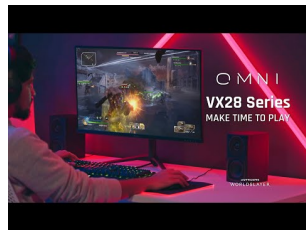

Temperature	32-104° F (0 - 40° C)
Humidity (non-condensing)	20-90%
VESA Compatible	100 x 100 mm
Frequency Horizontal	HDMI (v1.4) 30 ~ 166 KHz | DisplayPort (v1.4) 30 ~ 193 KHz
Frequency Vertical	HDMI (v1.4) 48 ~ 144 Hz | DisplayPort (v1.4) 48 ~ 165 Hz
Net (lbs)	6.8
Net Without Stand (lbs)	6.1
Gross (lbs)	9.7
Net (kg)	3.1
Net Without Stand (kg)	2.8
Gross (kg)	4.4
Packaging (in.)	23.8 (W) x 15.7 (H) x 4.7 (D)
Physical (in.)	21.3 (W) x 16.3 (H) x 7.2 (D)
Physical Without Stand (in.)	21.3 (W) x 12.7 (H) x 1.7 (D)
Packaging (mm)	605 (W) x 400 (H) x 120 (D)
Physical (mm)	542 (W) x 413 (H) x 183 (D)
Physical Without Stand (mm)	542 (W) x 323 (H) x 44 (D)
Regulations	cTUVus, FCC-B, ICES003, CEC, NRCan
Package Contents	Display, Power Cable, DisplayPort Cable, Quick Start Guide
Recycle/Disposal	Please dispose of in accordance with local, state or federal laws.
Warranty	Three-year limited warranty on parts, labor and backlight

UPC: 766907019261

Contact Sales

[ViewSonic.com](https://www.viewsonic.com)

888.881.8781

email:

salesinfo@viewsonic.com

GREAT VISUALS

For home entertainment and gaming