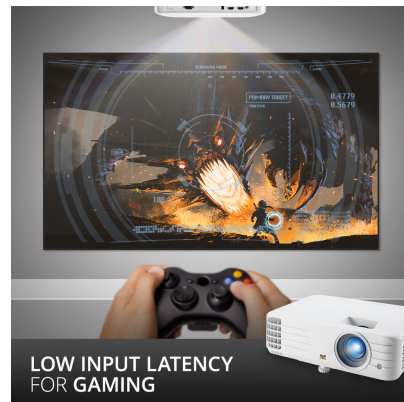

## PX701HDH - 1080P HOME THEATER PROJECTOR WITH 3500 LUMENS AND POWERED USB

### Key Features

---

- High brightness 3500 Lumens 1080p projector with advanced visual features
- 1.1x optical zoom, and vertical keystone for flexible setup
- Exclusive Color technology offers a wide color gamut for beautiful image production in nearly any environment
- A low 16ms input latency provides faster frame-by-frame action for smooth images without delay
- Supports most media players, gaming consoles, PCs, Macs, and mobile devices with inputs such as Dual HDMI, Powered USB A

30 - 300 in. / 0.76 - 7.62 m  
**DISPLAY**

**PANEL**

1920 x 1200  
**RESOLUTION**

### Product Description

---

Ideal for both home entertainment and office use, the ViewSonic® PX701HDH delivers stunning Full HD images for versatile projection. With 3,500 ANSI lumens, this high-brightness projector delivers clear pictures even in brightly lit rooms. What's more, an energy-saving SuperEco™ feature reduces power consumption and extends the lamp life by up to 20,000 hours,\* effectively reducing lamp replacement and maintenance costs. A cloud-based vColorTuner™ feature allows users to customize and save color profiles, while exclusive SuperColor™ technology offers a wide color gamut for beautiful image production in nearly any environment. Dual HDMI inputs and USB power supply delivers flexible connectivity options for gaming, movies, wireless dongles, and more.