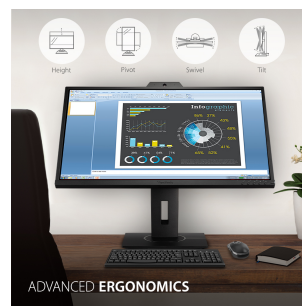

Kensington Lock Slot	1
Physical Controls	Key 1 (volume down), Key 2, Key 3, Key 4, Key 5, Key 6 (power)
On Screen Display	Input Select, Audio/Mic, ViewMode, Color Adjust, Manual Image Adjust, Setup Menu
Temperature	32-104° F (0 - 40° C)
Humidity (non-condensing)	5-90%
VESA Compatible	100 x 100 mm
Height Adjust	130 mm / 5.1 in
Swivel	60°
Pivot (Right/Left)	90° / 90°
Tilt (Forward/Back)	5° / 40°
Net (lbs)	15.9
Net Without Stand (lbs)	10.6
Gross (lbs)	22.5
Net (kg)	7.2
Net Without Stand (kg)	4.8
Gross (kg)	10.2
Packaging (in.)	27.2 x 17.9 x 8.6
Physical (in.)	24.4 x 16.76~21.93 x 8.1
Physical Without Stand (in.)	24.4 x 15.3 x 2.1
Packaging (mm)	692.0 x 455.0 x 218.0
Physical (mm)	621.0 x 425.6~557.0 x 206.0
Physical Without Stand (mm)	621.0 x 389.0 x 55.0
Regulations	cTUVus, FCC-B, ICES003, Energy Star 8.0, EPEAT Silver, CEC, NOM, Mexico Energy
Package Contents	VG2740V, Power Cable, HDMI Cable, USB Type B Uplink Cable, 3.5mm Audio Cable, Quick Start Guide
Recycle/Disposal	Please dispose of in accordance with local, state or federal laws.

UPC: 766907012149

Contact Sales
ViewSonic.com
888.881.8781
email:
salesinfo@viewsonic.com