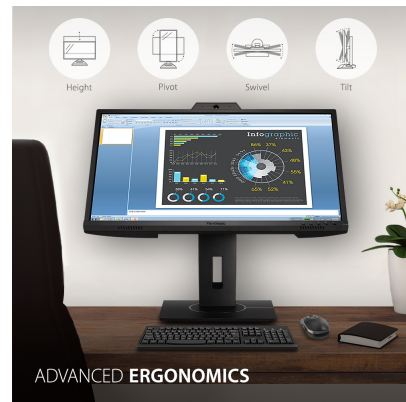

VG2440V - 24" 1080P ERGONOMIC IPS MONITOR WITH 2MP WEB CAMERA, MICROPHONE, HDMI, DP

Key Features

- 24 Inch Full HD (1920x1080p) IPS webcam monitor with 60Hz refresh rate
- Built-in microphone, speakers and 2MP camera with privacy shutter
- Advanced ergonomics (tilt, swivel, rotate and height) for all-day comfort
- Flicker-Free technology and Blue Light Filter for reduced eye fatigue
- The VG2440V supports laptops, PCs, Macs and more with HDMI, USB, DisplayPort, VGA inputs

24
DISPLAY

IPS
PANEL

1920x1080
RESOLUTION

Product Description

Featuring a built-in 2MP camera, the ViewSonic® VG2440V monitor is perfect for collaboration and video conferencing right from your desktop. The integrated camera captures high-definition video and features 5-degree adjustability so you can find the perfect angle for your video conference. The camera also features a privacy shutter that ensures the camera is on only when you want it to be on. An integrated microphone and speakers round out the full video conferencing capabilities of this monitor. The 24" (23.8" viewable) monitor itself features a Full HD SuperClear® IPS panel for vivid visuals, and a full ergonomic stand for comfort and productivity. Integrated HDMI, DisplayPort and VGA ports make it easy to connect whether you are set up at home or at the office.