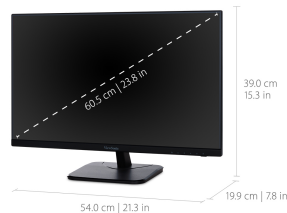

Cable Organization	No
Kensington Lock Slot	1
Physical Controls	Key Buttons 1, 2, 3, 4, 5, 6 (Power)
On Screen Display	Auto Image Adjust, Contrast/Brightness, Input Select, Audio Adjust, Color Adjust, Information, Manual Image Adjust, Advanced Image Adjust, Setup Menu, Memory Recall (See user guide for complete OSD functionality)
Temperature	32-104° F (0 - 40° C)
Humidity (non-condensing)	20-90%
VESA Compatible	100 x 100 mm
Frequency Horizontal	HDMI (v1.4): 15~83KHz, DisplayPort (v1.2): 24~83KHz
Frequency Vertical	50 ~ 75Hz
Digital Sync	TMDS for HDMI 1.4, PCI-E for DisplayPort 1.2
Tilt (Forward/Back)	4° / 20°
Net (lbs)	8.6
Net Without Stand (lbs)	7.7
Gross (lbs)	11.9
Net (kg)	3.9
Net Without Stand (kg)	3.5
Gross (kg)	5.4
Packaging (in.)	23.6 x 16.3 x 5.2
Physical (in.)	21.3 x 15.3 x 7.8
Physical Without Stand (in.)	21.3 x 12.8 x 1.9
Packaging (mm)	600.0 x 414.0 x 131.0
Physical (mm)	539.8 x 389.6 x 198.4
Physical Without Stand (mm)	539.8 x 324.6 x 49.3
Regulations	cULus, FCC-B, ICES003, Energy Star 8.0, EPEAT, Mexico Energy, MX-CoC
Package Contents	VA2456-mhd Display, Power Cable, HDMI to HDMI (1.5m), Quick Start Guide
Recycle/Disposal	Please dispose of in accordance with local, state or federal laws.
Warranty	Three-year limited warranty on parts, labor and backlight

UPC: 766907961911

Contact Sales
ViewSonic.com

888.881.8781
email:
salesinfo@viewsonic.com