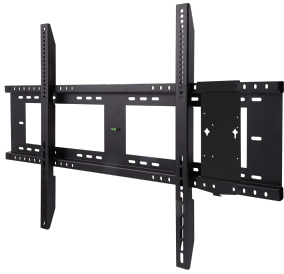

Warranty

One-year limited warranty

Package Contents

Plate x 2, Trestle x 2, Installation Guide x 1, Screw x 29, Washer x 10, Plastic bolt x 10

UPC: 766907909227

Contact Sales

ViewSonic.com

888.881.8781

email: salesinfo@viewsonic.com