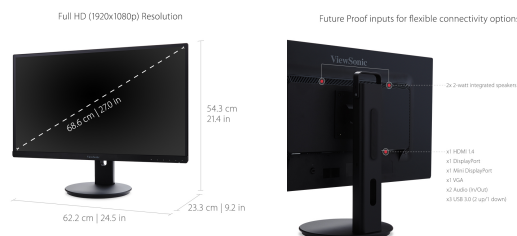

On Screen Display	Auto Image Adjust, Contrast/Brightness, Input Select, Audio Adjust, Color Adjust, Information, Manual Image Adjust, Advanced Image Adjust, Setup Menu, Memory Recall (See user guide for complete OSD functionality)
Temperature	32-104° F (0 - 40° C)
Humidity (non-condensing)	20-90%
VESA Compatible	100 x 100 mm
Frequency Horizontal	15 ~ 86KHz
Frequency Vertical	24 ~ 76Hz
Analog Sync	Separate Sync / Composite Sync / Sync on Green
Digital Sync	TMDS (HDMI 1.4), PCI-E (DisplayPort v1.2 & Mini DP v1.2)
Height Adjust	130 mm / 5.1 in
Swivel	360°
Pivot (Right/Left)	90° / 0°
Tilt (Forward/Back)	5° / 20°
Net (lbs)	14.1
Net Without Stand (lbs)	9.6
Gross (lbs)	19.3
Net (kg)	6.4
Net Without Stand (kg)	4.3
Gross (kg)	8.7
Packaging (in.)	29.3 x 18.6 x 8.0
Physical (in.)	24.5 x 21.4 x 9.2
Physical Without Stand (in.)	24.5 x 14.7 x 2.1
Packaging (mm)	744 x 472 x 202
Physical (mm)	622.0 x 543.2 x 233.3
Physical Without Stand (mm)	622.0 x 372.2 x 53.2
Regulations	cULus, FCC-B, ICES003, Energy Star 7.0, EPEAT, MX-CoC, Mexico Energy, CE EMC, CB, RoHS Green BOM & RoHS2 DoC, ErP, REACH SVHC List & DoC, WEEE, EAC, GS
Package Contents	LCD Display, Power Cable , Mini DP to DP Cable , USB3.0 Upstream Cable , Quick Start Guide, ViewSonic Wizard CD-ROM
Recycle/Disposal	Please dispose of in accordance with local, state or federal laws.

UPC: 766907857016

Contact Sales
ViewSonic.com
888.881.8781
email: salesinfo@viewsonic.com