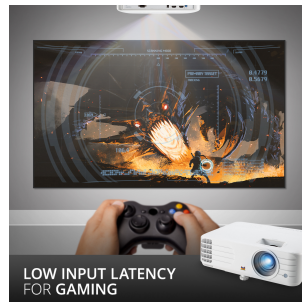

Kensington Lock Slot	1
Net (lbs)	5.7
Gross (lbs)	8.3
Net (kg)	2.6
Gross (kg)	3.8
Packaging (in.)	16.3 x 6.6 x 11.7
Physical (in.)	12.2 x 4.4 x 8.7
Packaging (mm)	415.0 x 168.0 x 297.0
Physical (mm)	312.0 x 108.0 x 222.0
Regulations	cTUVus
Package Contents	PX701HDH projector, power cable, remote control, Quick Start Guide
Warranty	*Refurbished. 30-day DOA policy for full refund, with a 90-day repair warranty on parts and labor.
Recycle/Disposal	Please dispose of in accordance with local, state or federal laws.
Classification	Refurbished

UPC: 766907018691

Contact Sales
[ViewSonic.com](https://www.viewsonic.com)

888.881.8781 📞
email:
salesinfo@viewsonic.com