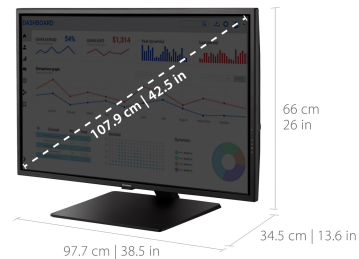

43
DISPLAY

MVA
PANEL

3840 x 2160
RESOLUTION

Product Description

Designed with productivity in mind, the ViewSonic® VX4381-4K combines incredible 4K resolution, a sleek narrow-bezel design, and an expansive 43" (42.5" viewable) screen so you can see all and do all from a single monitor. Featuring an MVA panel and 3840x2160 resolution, this monitor offers best-in-class screen performance with incredibly sharp and detailed visuals, while HDR10 content support delivers a high dynamic range of vivid color and contrast. Flexible and versatile for any office application ranging from document editing to graphic design, the VX4381-4K includes connectivity options such as DisplayPort 1.4, mini DisplayPort 1.4, DisplayPort Out, HDMI 2.0, and 3-USB ports. ViewSonic's MultiPicture™ functionality allows for efficient multitasking by providing simultaneous viewing of up to four split windows, while full ergonomic functionality delivers maximum comfort and enhanced productivity. With an energy-saving Eco-mode feature and ViewSonic's industry-leading 3-year limited warranty, this monitor is a solid long-term investment, delivering great power savings while boosting productivity for a variety of business applications.