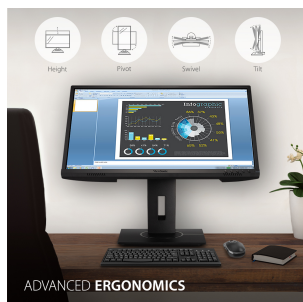

On Screen Display	Auto Image Adjust, Contrast/Brightness, Input Select, Audio Adjust, Color Adjust, Information, Manual Image Adjust, Advanced Image Adjust, Setup Menu, Memory Recall (See user guide for complete OSD functionality)
Temperature	32-104° F (0 - 40° C)
Humidity (non-condensing)	20-90%
VESA Compatible	100 x 100 mm
Frequency Horizontal	HDMI (v1.4): 15 ~ 90 KHz, DisplayPort: 15 ~ 90 KHz
Frequency Vertical	HDMI (v1.4): 49 ~ 75 Hz, DisplayPort: 49 ~ 75 Hz
Digital Sync	TMDS for HDMI (v1.4), PCI-E for DisplayPort
Height Adjust	130 mm / 5.1 in
Swivel	120°
Pivot (Right/Left)	90° / 90°
Tilt (Forward/Back)	5° / 40°
Net (lbs)	12.9
Net Without Stand (lbs)	8.5
Gross (lbs)	18.7
Net (kg)	5.8
Net Without Stand (kg)	3.4
Gross (kg)	8.5
Packaging (in.)	24.0 x 15.9 x 8.3
Physical (in.)	21.6 x 15.1~20.2 x 8.1
Physical Without Stand (in.)	21.6 x 12.9 x 2.0
Packaging (mm)	609.0 x 405.0 x 210.0
Physical (mm)	549.0 x 384.0~513.0 x 206.0
Physical Without Stand (mm)	549.0 x 329.0 x 50.0
Regulations	cTUVus, FCC-B, ICES003, Energy Star, EPEAT, MX-CoC, Mexico Energy
Package Contents	VG2440 Display, Power Cable, HDMI Cable, USB Type, B Uplink Cable, 3.5mm Audio Cable, Quick Start Guide
Recycle/Disposal	Please dispose of in accordance with local, state or federal laws.
Warranty	Three-year limited warranty on parts, labor and backlight

UPC: 766907010329