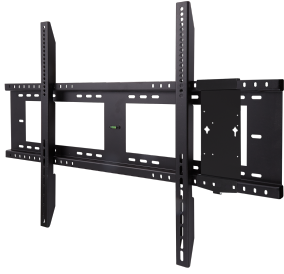

Package Contents

Plate x 2, Trestle x 2, Installation Guide x 1, Screw x 29, Washer x 10, Plastic bolt x 10

UPC: 766907909227

Contact Sales

ViewSonic.com

888.881.8781

email: salesinfo@viewsonic.com