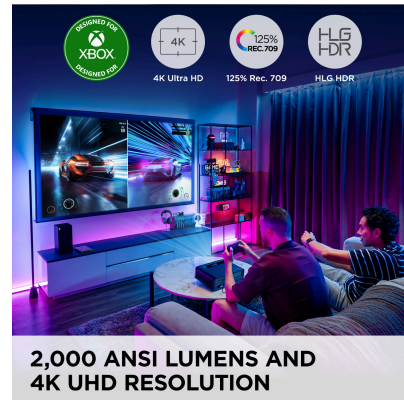

X2-4K - 4K HDR DESIGNED FOR XBOX GAMING PROJECTOR - HIGH BRIGHTNESS, SHORT THROW, LED, SMART HOME, MOVIE THEATER

Key Features

- Engineered for the Xbox
- Stunning Xbox-Native Resolution
- Xbox Control
- Ultra-Fast Refresh Rate
- Portable Entertainment
- True 4K Ultra HD Resolution

60 - 120 in. / 1.5 - 3.0 m
DISPLAY

PANEL

3840 x 2160
RESOLUTION

Product Description

The ViewSonic® X2-4K LED Projector is the world's first projector designed for Xbox consoles.

Featuring image sizes up to an enormous 120", this projector delivers immersive entertainment on the largest Xbox gaming display available today.

The X2-4K projector supports up to 4K Ultra HD resolution and refresh rates up to 240Hz.

Harman Kardon speakers elevate audio soundtracks and help bring a breathtaking aural experience directly to your living room.