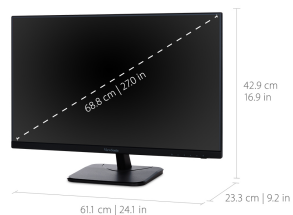

Cable Organization	No
Kensington Lock Slot	1
Physical Controls	Key Buttons 1, 2, 3, 4, 5, 6 (Power)
On Screen Display	Auto Image Adjust, Contrast/Brightness, Input Select, Audio Adjust, Color Adjust, Information, Manual Image Adjust, Advanced Image Adjust, Setup Menu, Memory Recall (See user guide for complete OSD functionality)
Temperature	32-104° F (0 - 40° C)
Humidity (non-condensing)	20-90%
VESA Compatible	100 x 100 mm
Frequency Horizontal	HDMI: 15 ~ 83KHz, DP: 24 ~ 83KHz
Frequency Vertical	HDMI: 50 ~ 75Hz, DP: 50 ~ 75Hz
Digital Sync	TMDS for HDMI, PCI-E for DisplayPort
Tilt (Forward/Back)	4° / 20°
Net (lbs)	10.9
Net Without Stand (lbs)	9.1
Gross (lbs)	15.0
Net (kg)	4.9
Net Without Stand (kg)	4.1
Gross (kg)	6.8
Packaging (in.)	26.7 x 19.6 x 6.5
Physical (in.)	24.1 x 16.9 x 9.2
Physical Without Stand (in.)	24.1 x 14.4 x 2.0
Packaging (mm)	677.0 x 497.0 x 164.0
Physical (mm)	611.3 x 429.0 x 232.9
Physical Without Stand (mm)	611.3 x 366.5 x 51.6
Regulations	cULus, FCC-B, ICES003, Energy Star 8.0, EPEAT, Mexico Energy, MX-CoC
Package Contents	VA2756-mhd Display, Power Cable, HDMI to HDMI (1.5m), Quick Start Guide
Recycle/Disposal	Please dispose of in accordance with local, state or federal laws.
Warranty	Three-year limited warranty on parts, labor and backlight

UPC: 766907962017

Contact Sales
ViewSonic.com
888.881.8781
email:
salesinfo@viewsonic.com