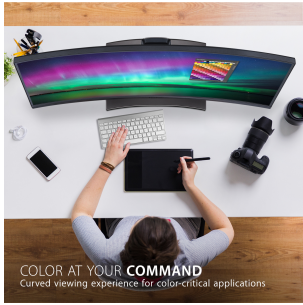

Contact Sales
[ViewSonic.com](https://www.viewsonic.com)
888.881.8781
email:
salesinfo@viewsonic.com