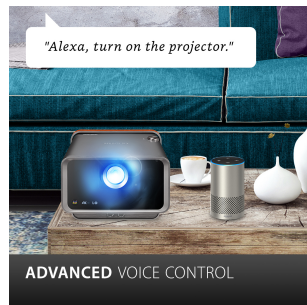

Physical (in.)	10.3 x 10.7 x 6.5
Packaging (mm)	333.0 x 343.0 x 280.0
Physical (mm)	261.0 x 271.0 x 166.0
Regulations	FCC, cTUVus, ROHS
Package Contents	X10-4KE Projector, Power Cable, USB-C Cable, Remote Control, WiFi Dongle, Quick Start Guide
Warranty	Three-year limited warranty on parts and labor, 1-year limited warranty on lamp, 1st year free Express Exchange® service. (One year Express Exchange Service requires product registration).
Recycle/Disposal	Please dispose of in accordance with local, state or federal laws.
Portability	Portable

UPC: 766907006803

Contact Sales
ViewSonic.com
888.881.8781
email: salesinfo@viewsonic.com